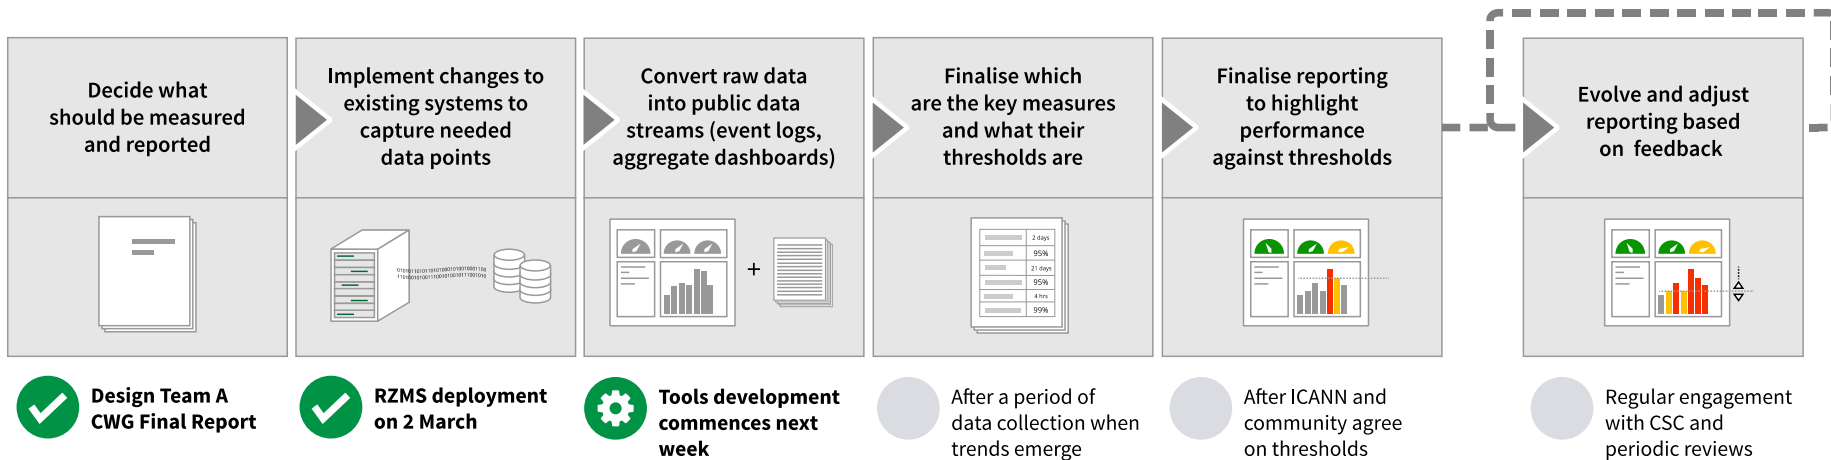

SLE Development & Implementation

ICANN 55, 9 March 2016

SLE Development and Implementation

SLE Development and Implementation

**Design Team A
CWG Final Report**

**RZMS deployment
on 2 March**

**Tools development
commences next
week**

SLE Development and Implementation